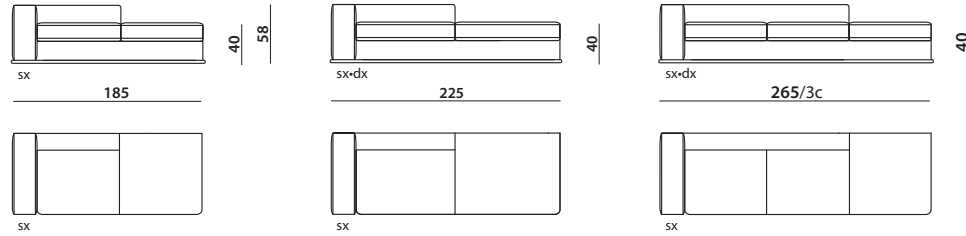

DIMENSION

Penisular Left/Right